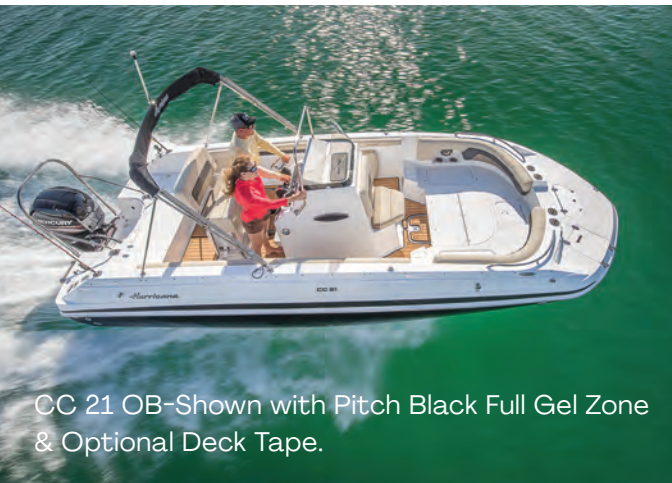

Center Console

CC19 OB | CC21 OB | SS 211 OB | SS 231 OB

CC 21 OB-Shown with Pitch Black Full Gel Zone & Optional Deck Tape.