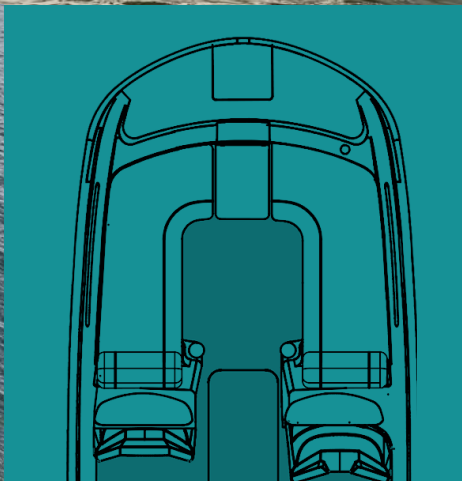

SunDeck Sport 218 OB

All in.

SunDeck Sport **218** OB

SS 218 OB—Shown with Shadow Gray Top & Bottom Gel Zone, Matching Standard Graphic, and Optional Deck tape.