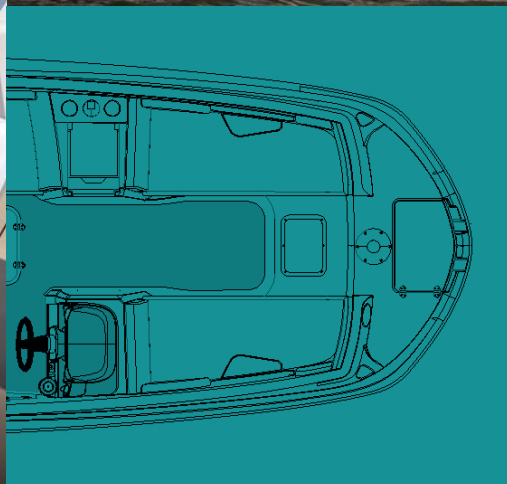

SS 205 IO—Shown with Monaco Blue Wide Gel Zone, Matching Optional Monaco Blue Deck Tape.

SS 205 OB Interior—Shown with Pressurized Sink with Stern Wash Down

SunDeck Sport 205 OB