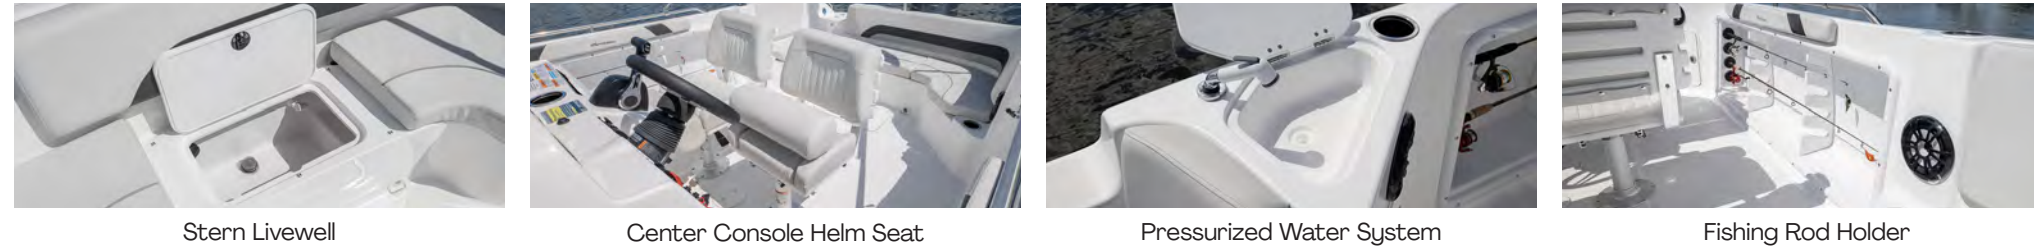

Center Console

Options + Packages + Audio + Specs

OPTIONS

Stern Livewell

Center Console Helm Seat

Pressurized Water System

Fishing Rod Holder

UPGRADE PACKAGE OPTIONS

PREFERRED OPTION GROUP	Boat cover, stern wash down, dual battery switch	ALL (EXCLUDING CC19)
FISHING PACKAGE	Fish seat, live-well, rod storage clips, trolling motor harness kit w/ plug *content varies by model, depending on standards	ALL

STEREO OPTIONS

	Center Console
STANDARD	MA100 Bluetooth/App Ready/AUX and 2 Black Speakers
MA110 UPGRADE	MA110 Bluetooth/App Ready/AUX/USB and 4 Black Speakers
XK FUSION UPGRADE	SRX400 Fusion Head Unit and 4 Premium Fusion Speakers with App Controlled Advanced LED Lights (RGB)
POWERED SUB-WOOFER (A LA CARTE)	Sub-woofer (N/A with MA100 stereo)
AMP (A LA CARTE)	Amplifier (N/A with MA100 stereo)

SPECS

	SS 231 OB	SS 211 OB	CC 21 OB	CC 19 OB
LOA	23' 2"	20' 10"	20' 10"	18' 10"
BEAM	8' 6"	8' 6"	8' 6"	8' 5"
DRY WEIGHT (LBS)	3100	2750	2950	2720
WET WEIGHT (LBS)	4130	3850	4050	3620
PERSON CAPACITY	12	10	10	10
DRAFT UP (IN)	14"	14"	14"	13"
MAX HORSEPOWER	300	225	225	200
FUEL CAPACITY (GAL)	55	49	49	39