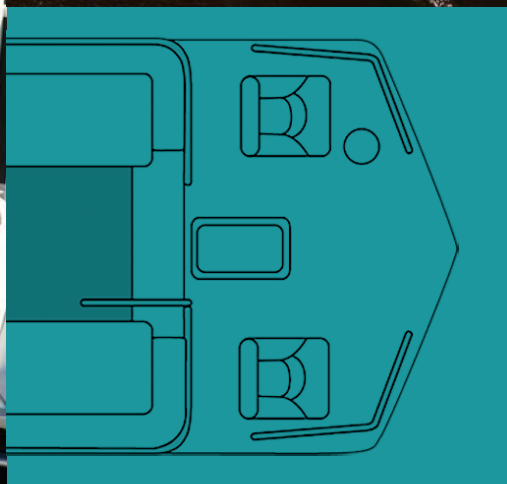

## FunDeck 196 OB

FD 196 OB- Shown with Pitch Black Top Gel Zone, Silver Rails, Pitch Black Rail Skins, and Charcoal Rail Skin Insert.

**All in.**

FD 226 F-Shown with Silver Rails and Monaco Blue Rail Skins.