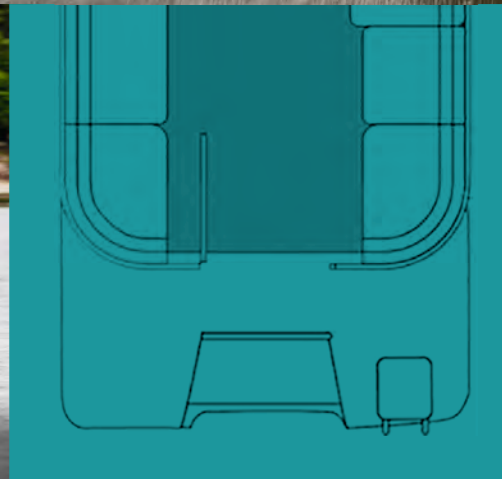

## FunDeck 226 OB

FD 226 OB-Shown with Black Rails, Pearl White Rail Skins, and Charcoal Rail Skin Insert.

All in.

FD 236 SB-Shown with Charcoal Sport Package.