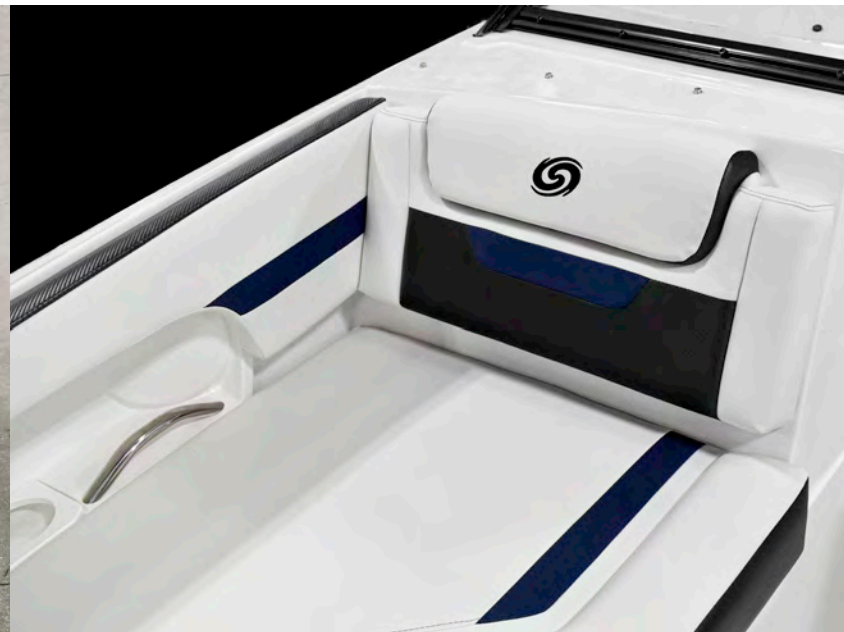

All in.

Sport Interior-Sport White Base with Hyper Blue Accent.